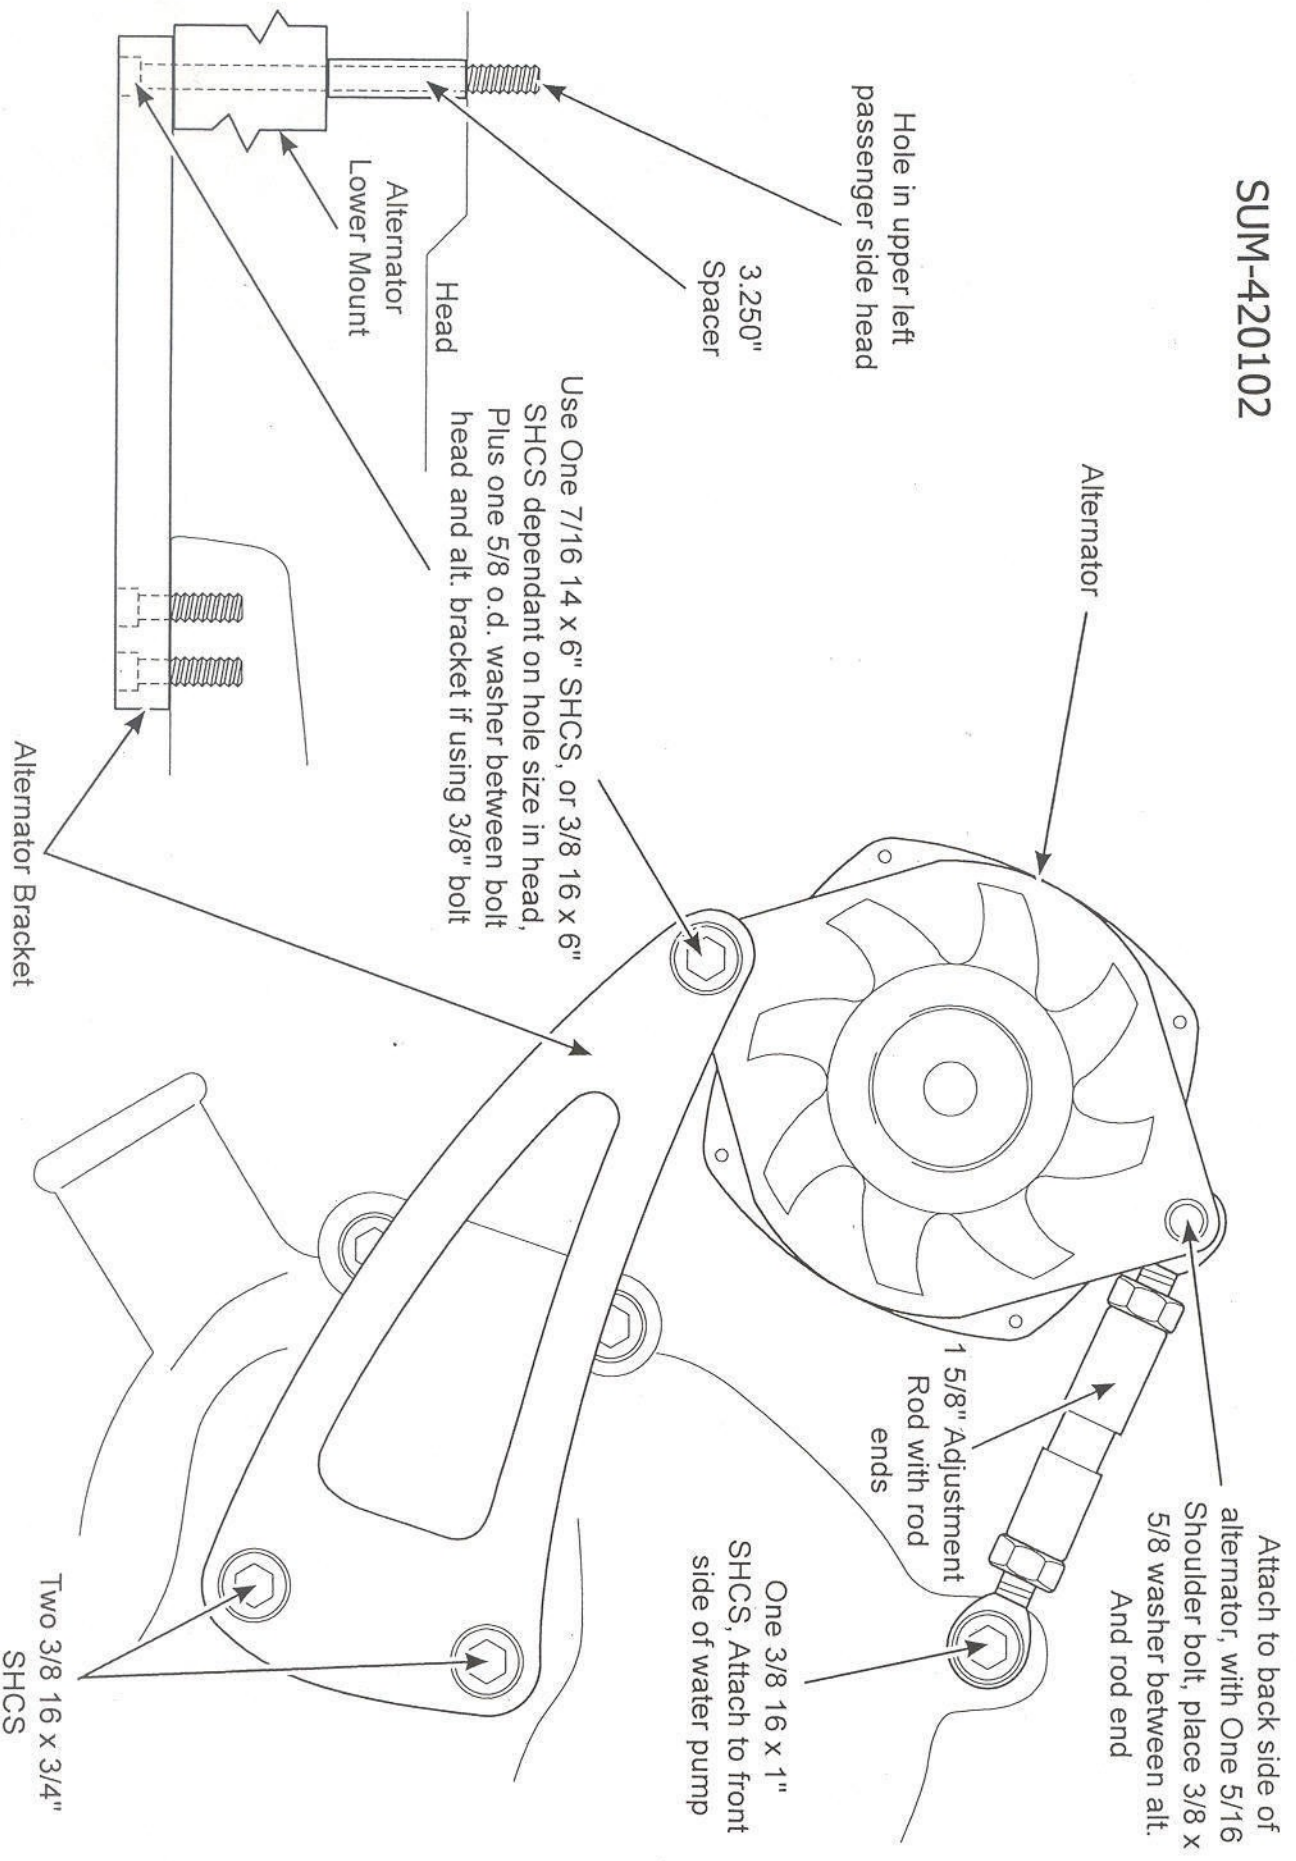

Chevy Big Block Alternator Bracket - Long Water Pump

SUM-420102

Use Locktite on all bolts