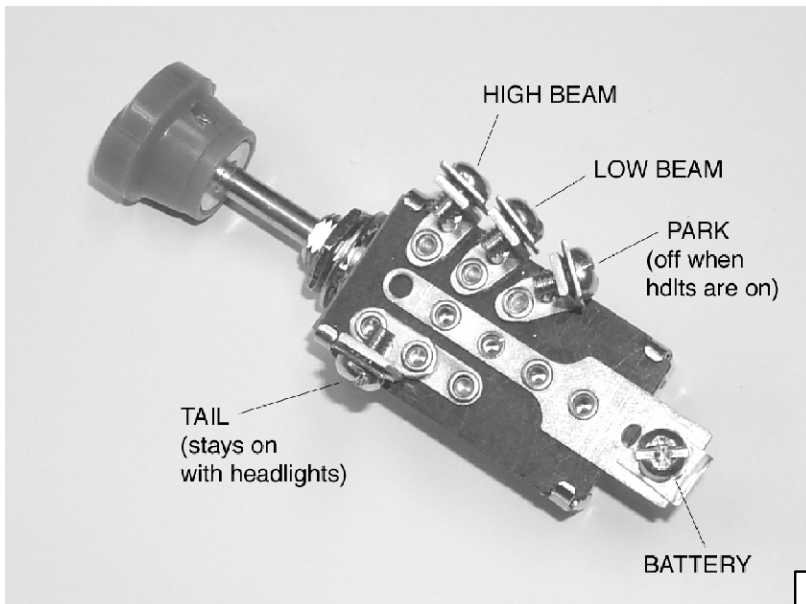

American Autowire Systems

American Autowire makes it easy

FACTORY
automotive
wiring **FIT**

150 Heller Pl #17 W
Bellmawr, NJ 08031
856-933-9301

PART #

500357

DESCRIPTION:

HEADLIGHT SWITCH

92965269 instruction sheet

Rev 0.0 5/29/2001

American Autowire Systems

American Autowire makes it easy

FACTORY
automotive
wiring **FIT**

150 Heller Pl #17 W
Bellmawr, NJ 08031
856-933-9301

PART #

500357

DESCRIPTION:

HEADLIGHT SWITCH

92965269 instruction sheet

Rev 0.0 5/29/2001