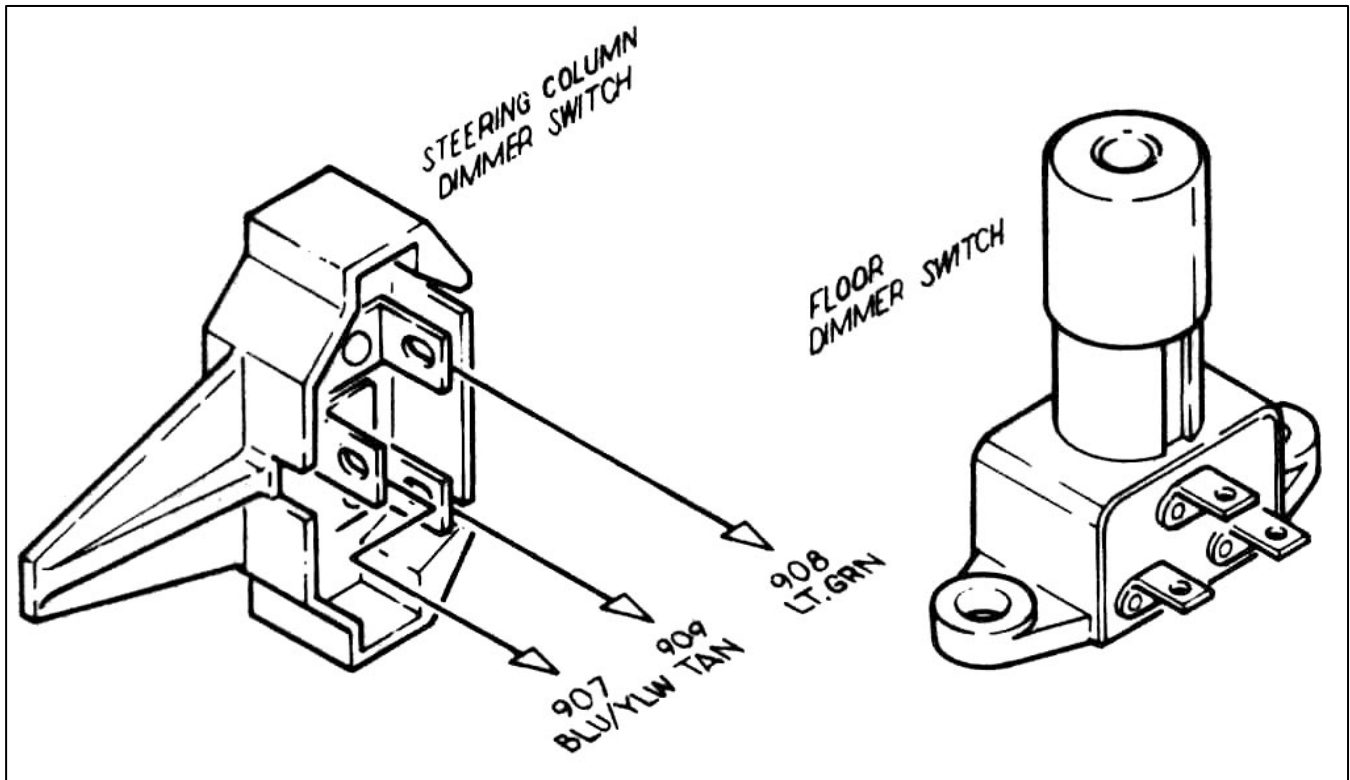

Dimmer Switches