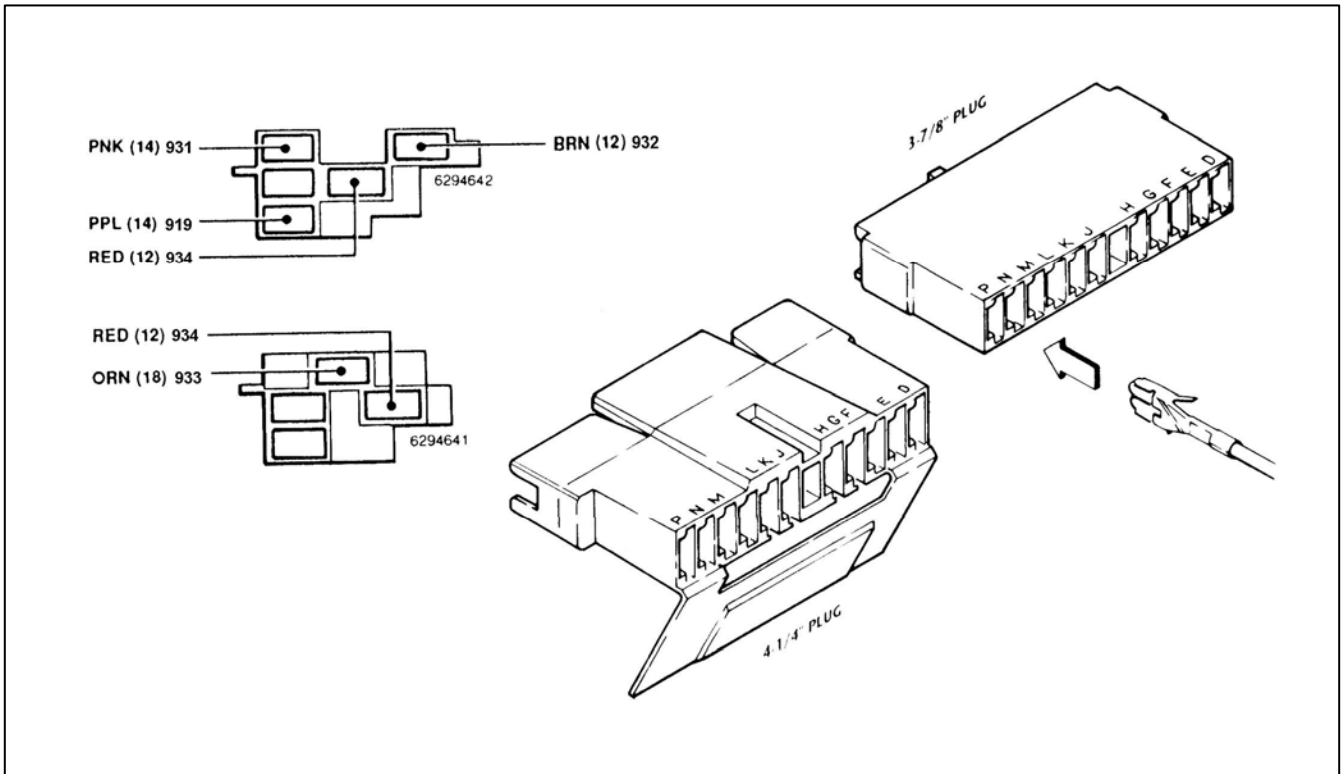

General Motors Turn Signal Connector