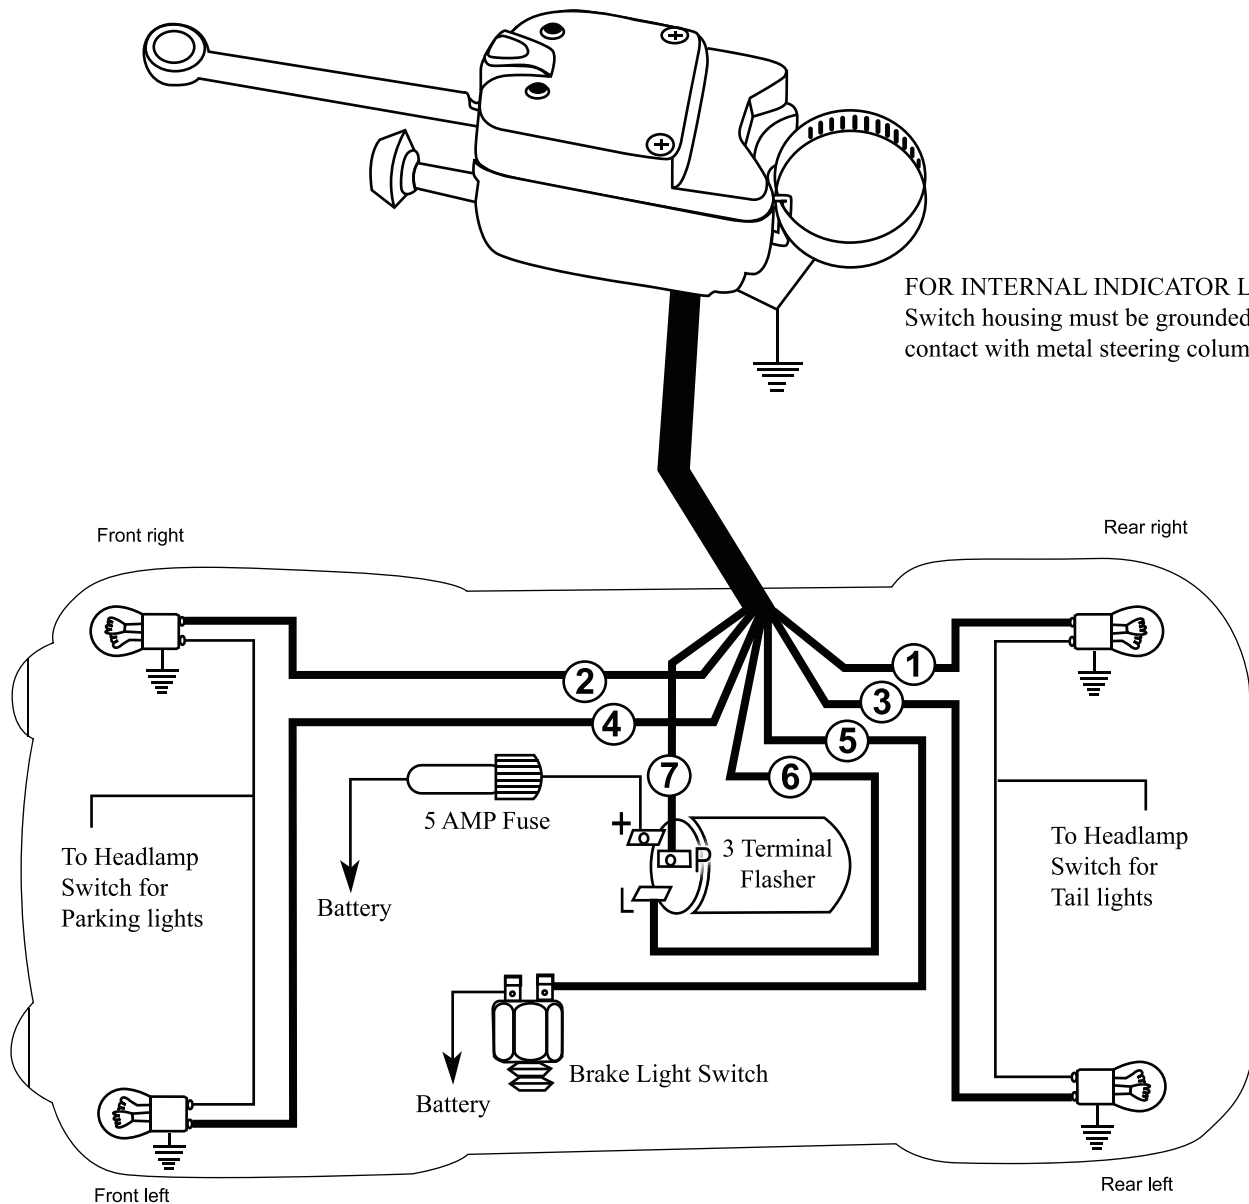

5007R TURN SIGNAL SWITCH

WIRING DIAGRAM

- Brown — **1** — Right rear flasher lamp
- Green — **2** — Right front flasher lamp
- Orange — **3** — Left rear flasher lamp
- Yellow — **4** — Left front flasher lamp

- Red — **5** — Stop switch
- Black — **6** — Flasher L terminal
- Blue — **7** — Flasher P terminal
(For indicator lamp inside switch)
-  = Negative ground on car body