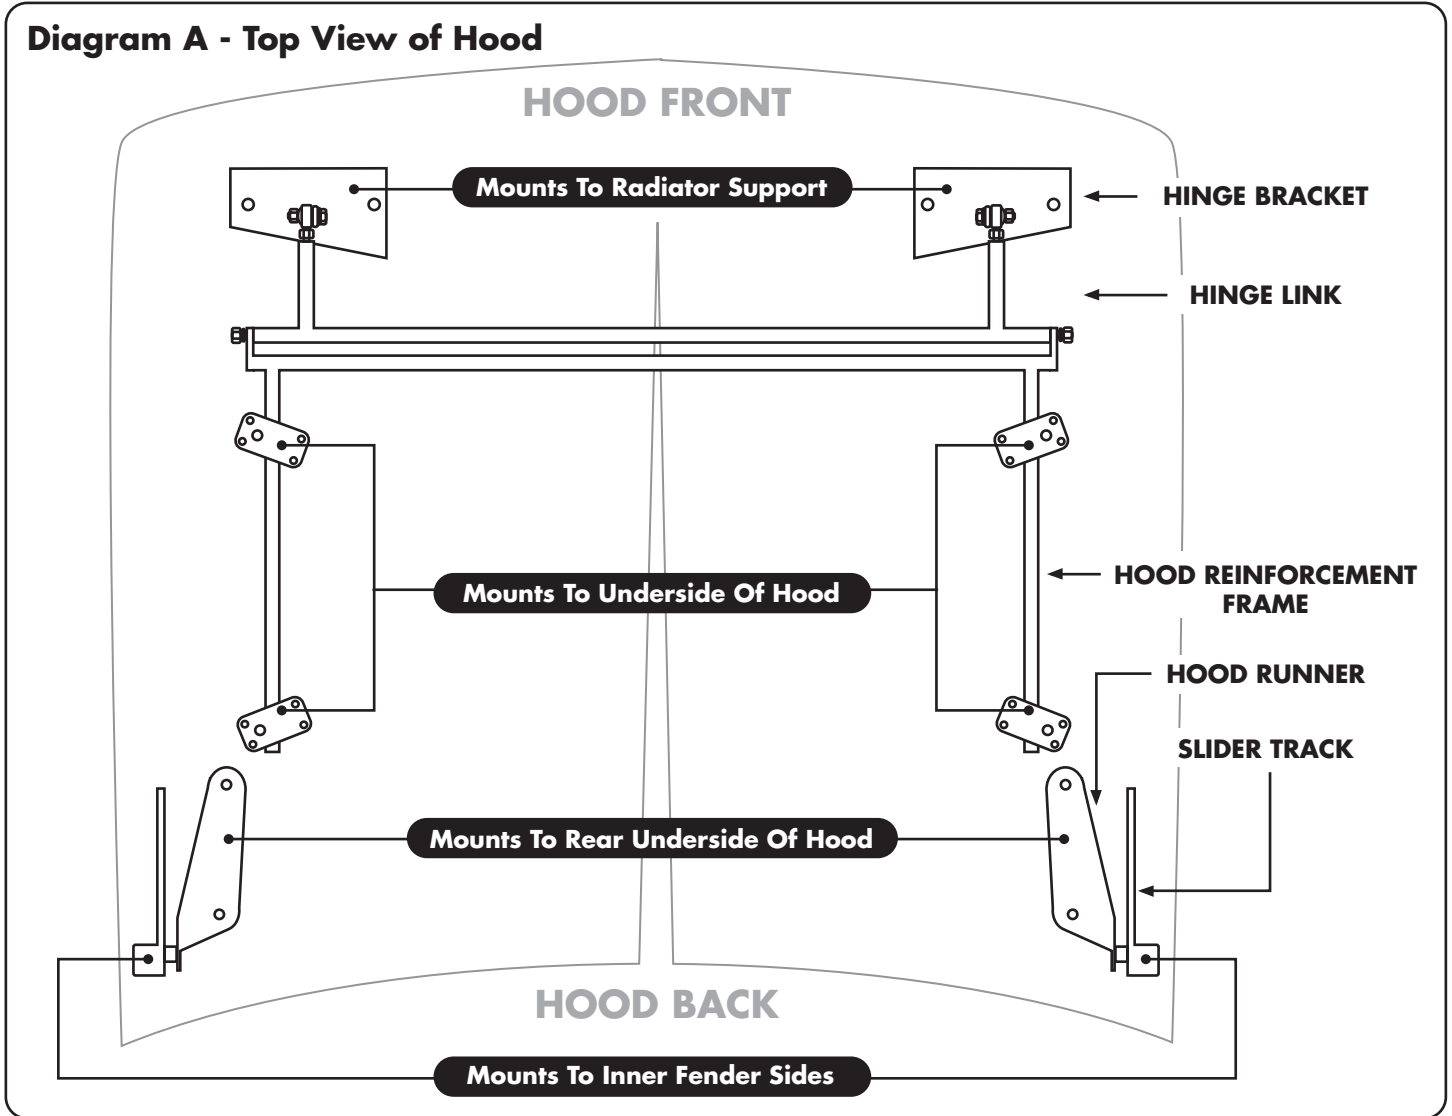

USER GUIDE AND INSTALLATION MANUAL TILT HOOD KIT

TILT HD - Universal Manual Tilt Hood Kit

Diagram A - Top View of Hood

Diagram B - Closeup Runner/Slider

Diagram C - Closeup Hinge Link Fine Tuning

WARNING: This is a universal kit, and may require custom modifications. AutoLoc™ highly recommends professional installation by a custom fabrication shop.

NOTE: This kit was designed using an 88-98 GM Truck, so less modification will be needed for those models.