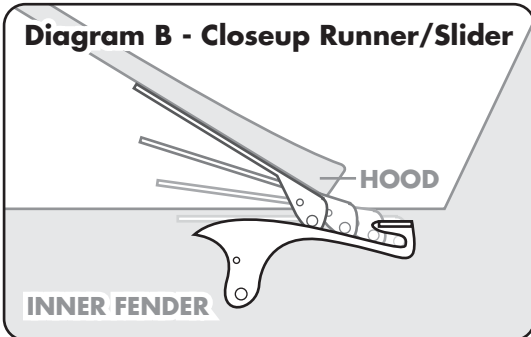

USER GUIDE AND INSTALLATION MANUAL TILT HOOD KIT

TILT HD - Universal Manual Tilt Hood Kit

Diagram A - Top View of Hood

Diagram B - Closeup Runner/Slider

Diagram C - Closeup Hinge Link Fine Tuning

WARNING: This is a universal kit, and may require custom modifications. AutoLoc™ highly recommends professional installation by a custom fabrication shop.

NOTE: This kit was designed using an 88-98 GM Truck, so less modification will be needed for those models.