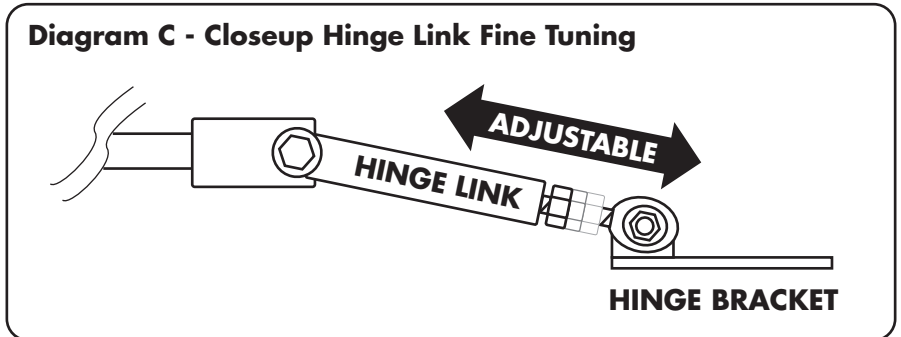

USER GUIDE AND INSTALLATION MANUAL TILT HOOD KIT

TILT HD - Universal Manual Tilt Hood Kit

Diagram A - Top View of Hood

Diagram B - Closeup Runner/Slider

Diagram C - Closeup Hinge Link Fine Tuning

WARNING: This is a universal kit, and may require custom modifications. AutoLoc™ highly recommends professional installation by a custom fabrication shop.

NOTE: This kit was designed using an 88-98 GM Truck, so less modification will be needed for those models.