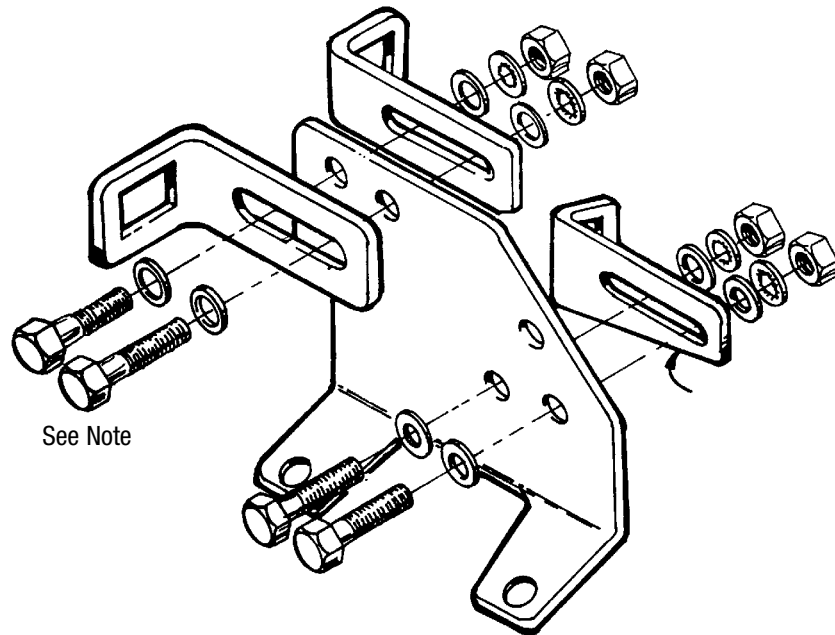

**Throttle, Cruise Control and Kickdown Bracket  
for Small-block Chevrolet V8s, 1978 and earlier  
Part #8030 (Chrome)  
Part #8036 (Cad. Plated Gold)**

**GENERAL INSTRUCTIONS**

*PLEASE* study these instructions carefully before installing your new bracket. If you have any questions, do not hesitate to contact our **Technical Hotline at: 1-800-416-8628**, 7:00 am - 5:00 pm, Pacific Standard Time, Monday through Friday.

*Note: Kickdown Bracket has large square hole.*

**Edelbrock LLC, 2700 California St., Torrance, CA 90503  
Tech Line: (800) 416-8628 Office: (310) 781-2222**

**Throttle, Cruise Control and Kickdown Bracket  
for Small-block Chevrolet V8s, 1978 and earlier  
Part #8030 (Chrome)  
Part #8036 (Cad. Plated Gold)**

*Note: Kickdown Bracket has large square hole.*

**Edelbrock LLC, 2700 California St., Torrance, CA 90503  
Tech Line: (800) 416-8628 Office: (310) 781-2222**