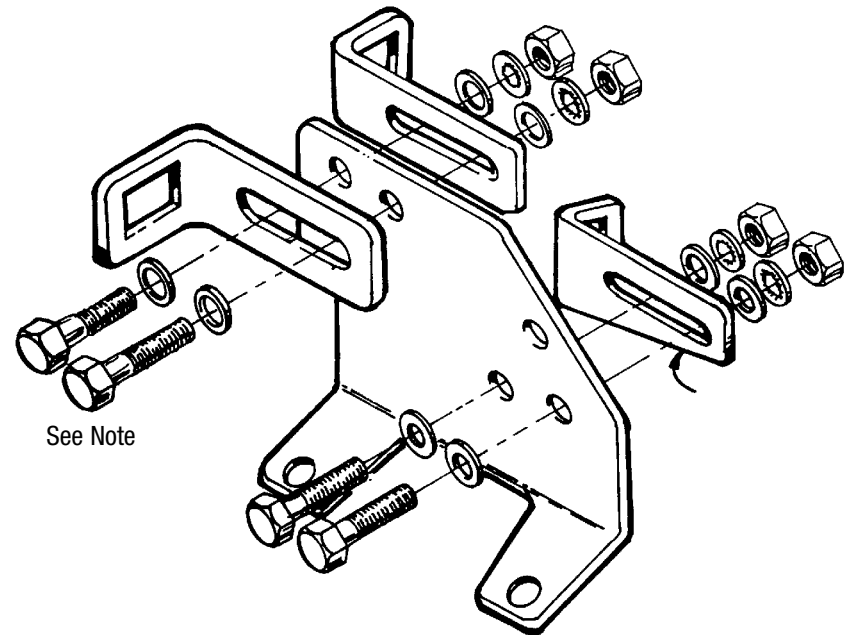

**Throttle, Cruise Control and Kickdown Bracket  
for Small-block Chevrolet V8s, 1978 and earlier  
Part #8030 (Chrome)  
Part #8036 (Cad. Plated Gold)**

**GENERAL INSTRUCTIONS**

*PLEASE* study these instructions carefully before installing your new bracket. If you have any questions, do not hesitate to contact our **Technical Hotline at: 1-800-416-8628**, 7:00 am - 5:00 pm, Pacific Standard Time, Monday through Friday.

*Note: Kickdown Bracket has large square hole.*

**Edelbrock LLC, 2700 California St., Torrance, CA 90503  
Tech Line: (800) 416-8628 Office: (310) 781-2222**

**Throttle, Cruise Control and Kickdown Bracket  
for Small-block Chevrolet V8s, 1978 and earlier  
Part #8030 (Chrome)  
Part #8036 (Cad. Plated Gold)**

*Note: Kickdown Bracket has large square hole.*

**Edelbrock LLC, 2700 California St., Torrance, CA 90503  
Tech Line: (800) 416-8628 Office: (310) 781-2222**