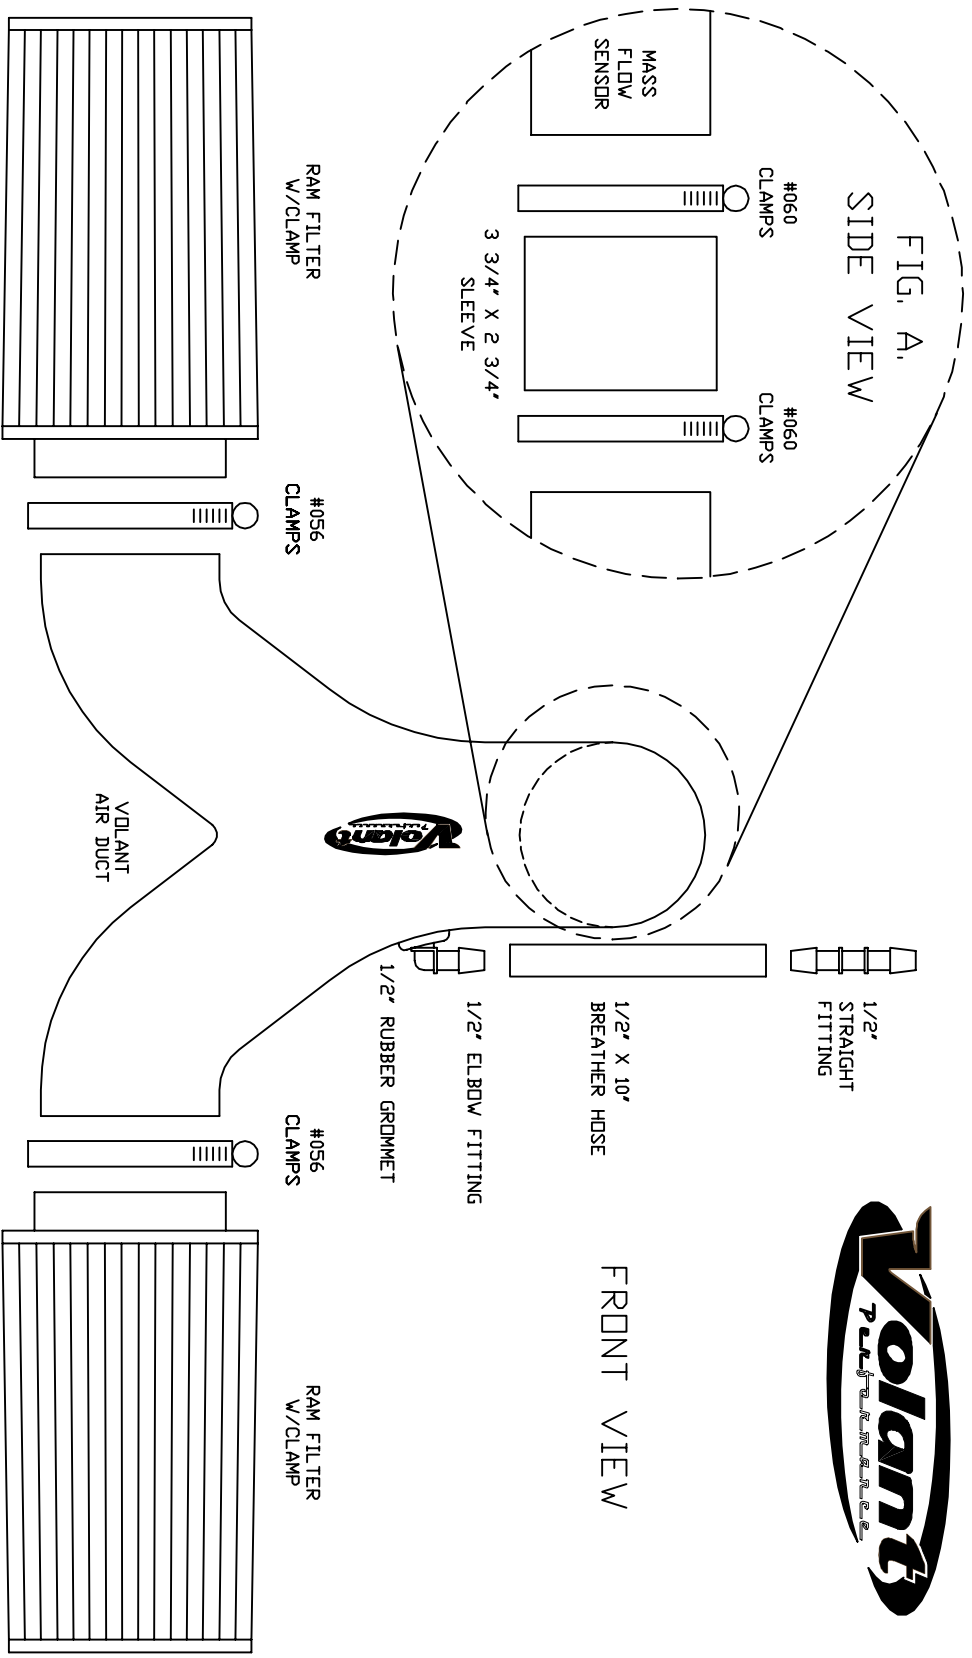

VOLANT AIR INTAKE SYSTEMS
 PART NO.: 25846150
 INSTALLATION INSTRUCTIONS
 WWW.VOLANTPERFORMANCE.COM
 TECH SUPPRT: (909) 476-7225

25846150 PARTS LIST			
1	VOLANT AIR DUCT	1	1/2" X 10' BREATHER HOSE
2	5115 RAM FILTER W/CLAMPS	1	1/2" STRAIGHT FITTING
2	#056 CLAMPS		
2	#060 CLAMPS		
1	3 3/4" X 2 3/4" SLEEVE		
1	1/2" RUBBER GROMMET		
1	1/2" ELBOW FITTING		

FIG. A.
SIDE VIEW

FRONT VIEW